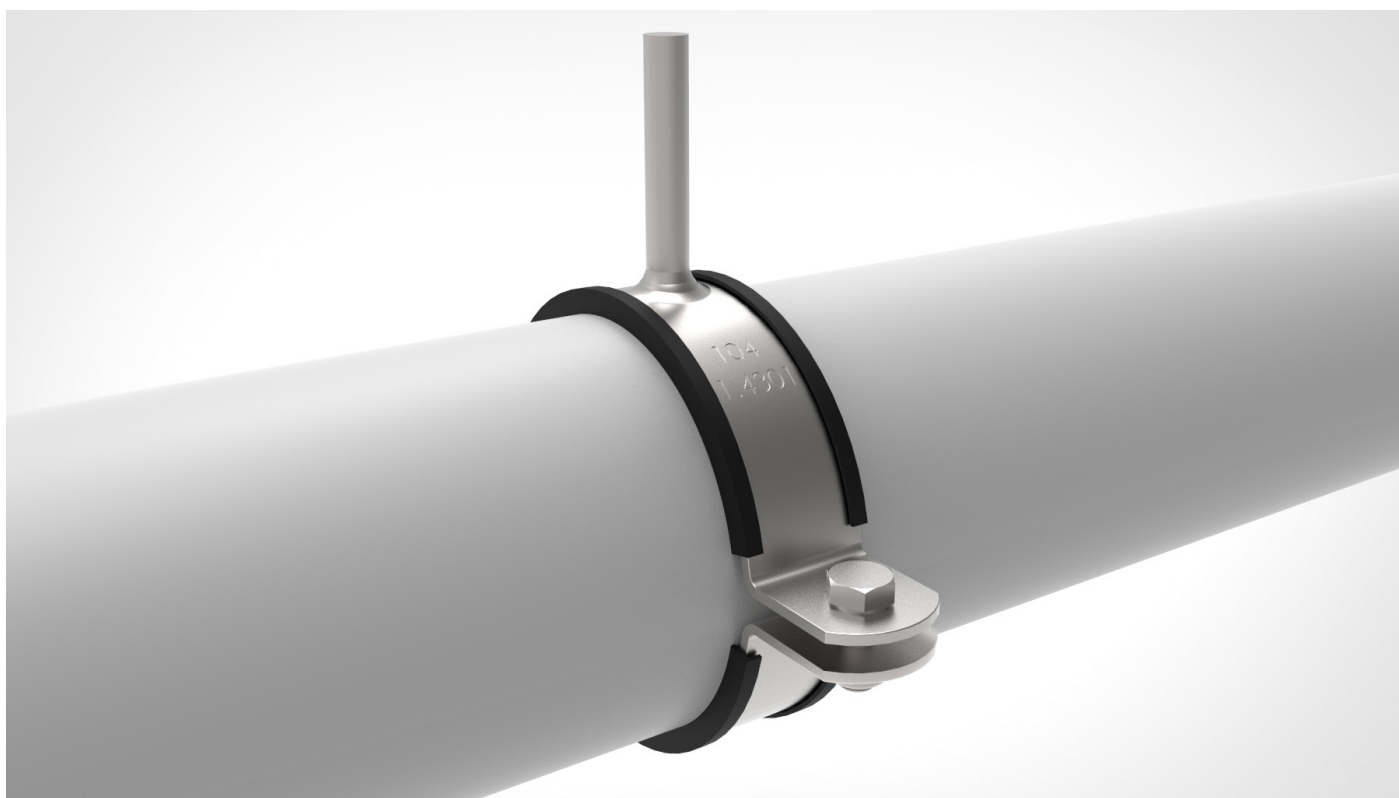

## Stainless steel pipe clamps

## Pipe clamps w/o rubber insert

Clamps are made of stainless steel AISI 304/EN 1.4301 or AISI 316L/EN1.4404.

Clamps are sold with screws and self-locking nuts.

Both rods dimensions can be adjusted to specification. It is possible to fix threaded rod or a screw for a wall plug, in place of the smooth rod.

## Pipe clamps with rubber insert

Clamps are made of stainless steel AISI 304/EN 1.4301 or AISI 316L/EN1.4404.

Clamps are sold with screws and self-locking nuts.

Both rods dimensions can be adjusted to specification. It is possible to fix threaded rod or a screw for a wall plug, in place of the smooth rod.